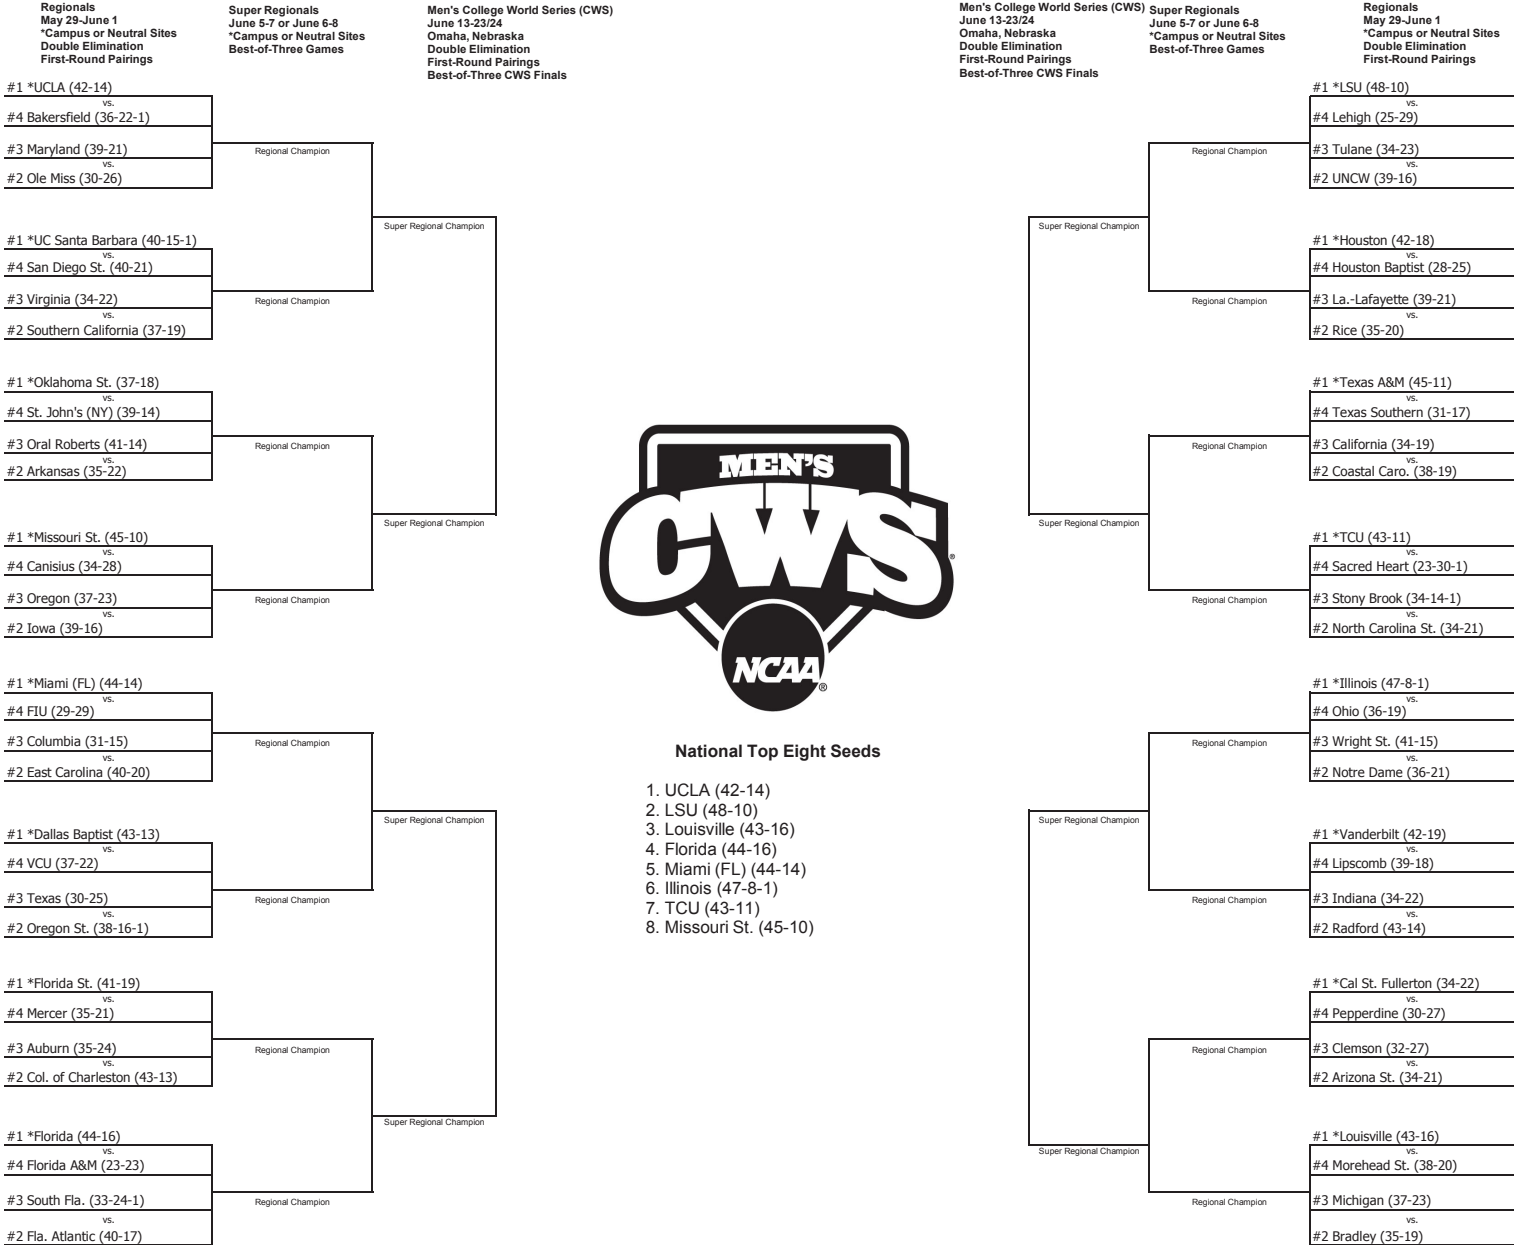

NCAA DIVISION I BASEBALL CHAMPIONSHIP

2015 NCAA Division I Baseball

National Top Eight Seeds

1. UCLA (42-14)
2. LSU (48-10)
3. Louisville (43-16)
4. Florida (44-16)
5. Miami (FL) (44-14)
6. Illinois (47-8-1)
7. TCU (43-11)
8. Missouri St. (45-10)

CAL POSTSEASON HISTORY

POSTSEASON QUICK FACTS

Appearances: 12 (1947, '57, '80, '85, '88, '91, '92, '95, '01, '08, '10, '11)

National Championships: 2 (1947, '57)

Overall Regional Record: 28-16 (.636, 2-0 in Super Regionals)

Overall CWS Record: 11-8 (.579, Six Appearances)

Last CWS Game: June 23, 2011 (Virginia 8, Cal 1)

Last CWS Win: June 21, 2011 (Cal 7, Texas A&M 3)

Cal Postseason Coaching Records: Clint Evans 4-0 (1947), George Wolfman 7-1 (1957), Bob Milano 20-14 (1980, '85, '88, '91, '92, '95), David Esquer 8-9 (2001, '08, '10, '11)

1947

NCAA Western Playoffs, Denver, CO

June 20 California 3, Denver 1

June 21 California 8, Texas 7

NCAA Championship Series, Kalamazoo, MI

June 27 California 17, Yale 4

June 28 California 8, Yale 7

(CWS Championship)

1957

NCAA District Playoffs, Berkeley, CA

California 4, Pepperdine 2

Pepperdine 10, California 6

California 10, Pepperdine 3

College World Series, Omaha, NE

June 8 California 4, Northern Colorado 0

June 9 California 8, Iowa State 2

June 10 California 8, Penn State 0

June 11 California 9, Iowa State 1

June 12 California 1, Penn State 0

(CWS Championship)

1980

Midwest Regional, Tulsa, OK

May 22 Nevada-Las Vegas 3, California 2

May 23 California 5, Wichita State 1

May 24 California 7, Arkansas 1

May 24 California 7, Missouri 1 (14 inn.)

May 25 California 6, Nevada-Las Vegas 2

May 25 California 12, Nevada-Las Vegas 0

College World Series, Omaha, NE

June 1 Michigan 9, California 8 (11 inn.)

June 1 California 6, Clemson 4

June 2 California 8, St. John's 5

June 4 California 4, Miami (Fla.) 3

June 5 Arizona 11, California 10

(Cal finishes third)

1985

West II Regional, Fresno, CA

May 23 Fresno State 7,

California 6 (10 inn.)

May 24 Brigham Young 9, California 5

1988

Central Regional, Austin, TX

May 26 California 13, Pennsylvania 3

May 28 California 8, Michigan 7 (11 inn.)

May 29 California 8, Texas 7

May 30 California 6, Texas 5

College World Series, Omaha, NE

June 3 Arizona State 4, California 2

June 5 Florida 6, California 5

(Cal finishes tied for seventh)

1991

Midwest Regional, Wichita, KS

May 24 California 8, Baylor 5

May 25 California 10, Ohio State 8

May 26 Wichita State 8, California 1

May 26 California 6, Ohio State 5

May 27 Wichita State 11, California 5

1992

East Regional, Gainesville, FL

May 21 Texas A&M 15, California 6

May 22 California 4, Florida 3 (10 inn.)

May 23 California 16, George Mason 5

May 24 California 3, Georgia Tech 2

May 24 California 11, Texas A&M 4

College World Series, Omaha, NE

May 29 Miami (Fla.) 4, California 3 (13 inn.)

May 31 Florida State 5, California 4

(Cal finishes tied for seventh)

1995

Mideast Regional, Knoxville, TN

May 25 California 4, Georgia Tech 3

May 26 Oklahoma State 15, California 4

May 27 Pittsburgh 9, California 4

2001

South Regional, Baton Rouge, LA

May 25 Virginia Commonwealth 9,

California 7

May 26 California 9, Minnesota 3

May 26 Virginia Commonwealth 11,

California 2

2008

Long Beach Regional, Long Beach, CA

May 30 San Diego 5, California 0

May 31 Long Beach State 9, California 2

2010

Norman Regional, Norman, OK

June 4 North Carolina 12, California 3

June 5 Oral Roberts 9, California 8

2011

Houston Regional, Houston, TX

June 3 Baylor 6, California 4

June 4 California 10, Alcorn State 6

June 5 California 6, Rice 3

June 5 California 8, Baylor 0

June 6 California 9, Baylor 8

Santa Clara Super Regional, Santa Clara, CA

June 11 California 7, Dallas Baptist 0

June 12 California 6, Dallas Baptist 2

College World Series, Omaha, NE

June 19 Virginia 4, California 1

June 21 California 7, Texas A&M 3

June 23 Virginia 8, California 1

(Cal finishes tied for fifth)